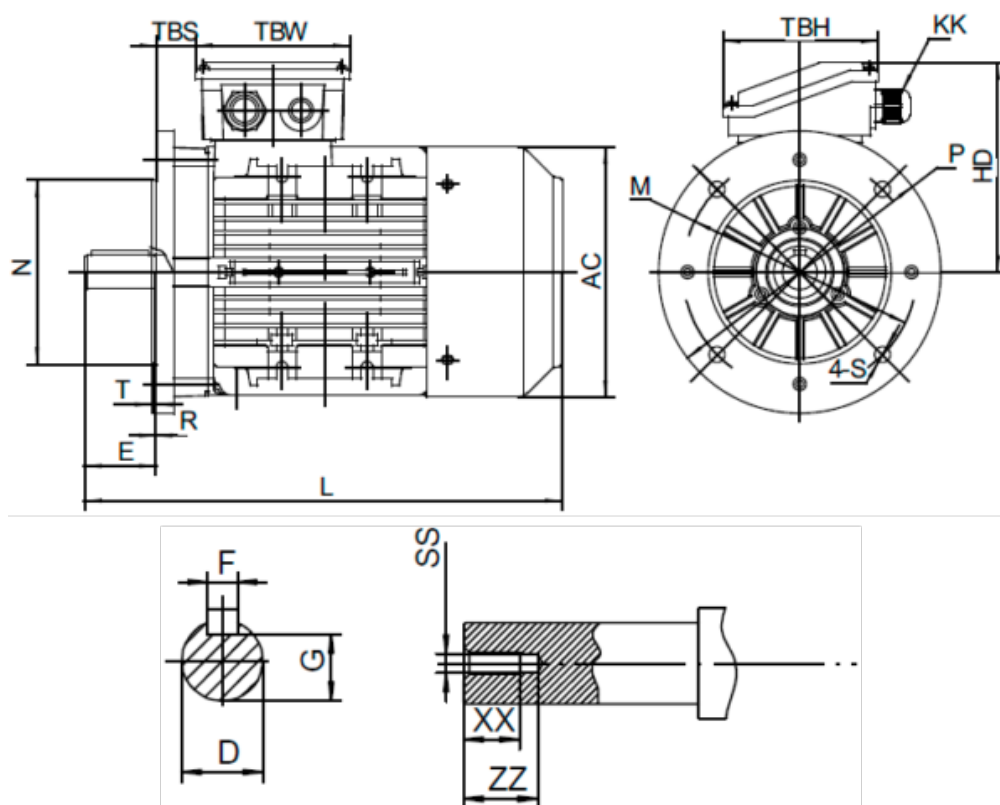

Data Sheet

Article number: 25390022061440

Description: Kleedrive T4A 112M-6 2.2kw 900 rpm
3x230/400V 50 HZ IP55 B5 Eff=87,4%

Measures

AA = 224	L = 397	TBH = 118
AC = Ø220	M = Ø215	TBS = 33
AD = 283	N = Ø180	TBW = 118
D = Ø28	P = Ø250	XX = 22
E = 60	R = 0	ZZ = 30
F = 8	S = Ø15	
G = 24	SS = M10	
HD = 171	T = 4	